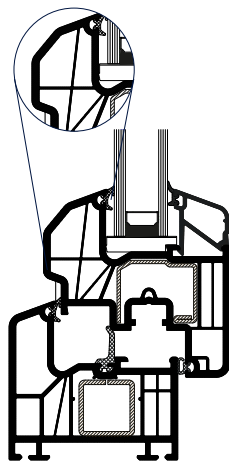

Caldo met Primo-vleugel

Caldo met Strato-vleugel

Primo-vleugel

Strato-vleugel

Kleurencombinaties:

Buiten:										
	F716RM	F704RM	F713RM	F901	F910	F744RM	F723RM	F730RM	F739RM	M916
Binnen:										
	F716RM of F704RM	F704RM of F713RM	F713RM of F901	F901 of F910	F910 of F744RM	F744RM of F723RM	F723RM of F730RM	F730RM of F739RM	F739RM of M916	M916
	M916	M916	M916	M916	M916	M916	M916	M916	M916	M916